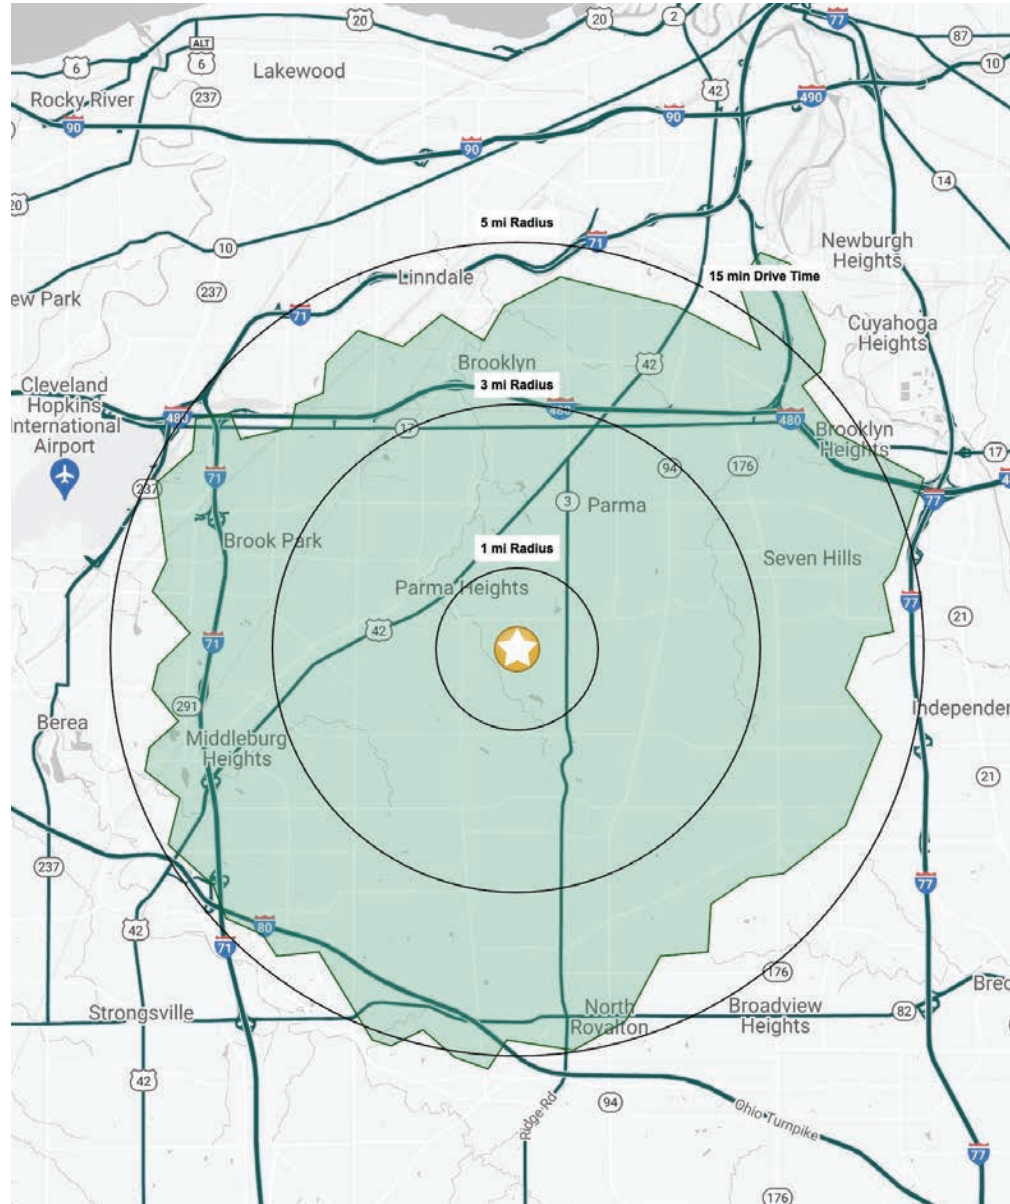

**2ND GENERATION
RESTAURANT**

8555 Day Drive
Parma, Ohio 44129

FOR LEASE

SECOND GENERATION RESTAURANT

8555 Day Drive | Parma, Ohio 44129

HIGHLIGHTS

- ▶ Established grocery-anchored community shopping center
- ▶ Serves a densely-populated Ellet, Lakemore, and Mogadore neighborhoods in Akron, Ohio
- ▶ Vacancies range in size from 1,600-4,350 SF retail, 300-600 SF office, as well as a 20,000 SF bowling alley in the basement
- ▶ Primary neighborhood shopping center shadow anchored by Acme Fresh Market
- ▶ Surrounded by other retailers and nearby amenities such as Hyre Middle School, Mogadore High School, Ellet Community Center, Ritzman Elementary School, and more!

DEMOGRAPHIC SNAPSHOT

	1 MILE	3 MILES	5 MILES	15 MIN DRIVE
POPULATION	15,976	102,982	244,497	216,424
HOUSEHOLDS	7,431	44,722	107,741	95,373
MEDIAN AGE	44.9	44.2	43.3	43.6
AVERAGE HH INCOME	\$58,070	\$69,851	\$74,175	\$73,908
MEDIAN HH INCOME	\$53,692	\$62,063	\$61,272	\$61,780
BUSINESSES	359	2,527	7,869	6,814
EMPLOYEES	9,148	34,315	115,934	92,852
EDUCATION: BACHELORS +	22.5%	23.7%	25.2%	25.2%