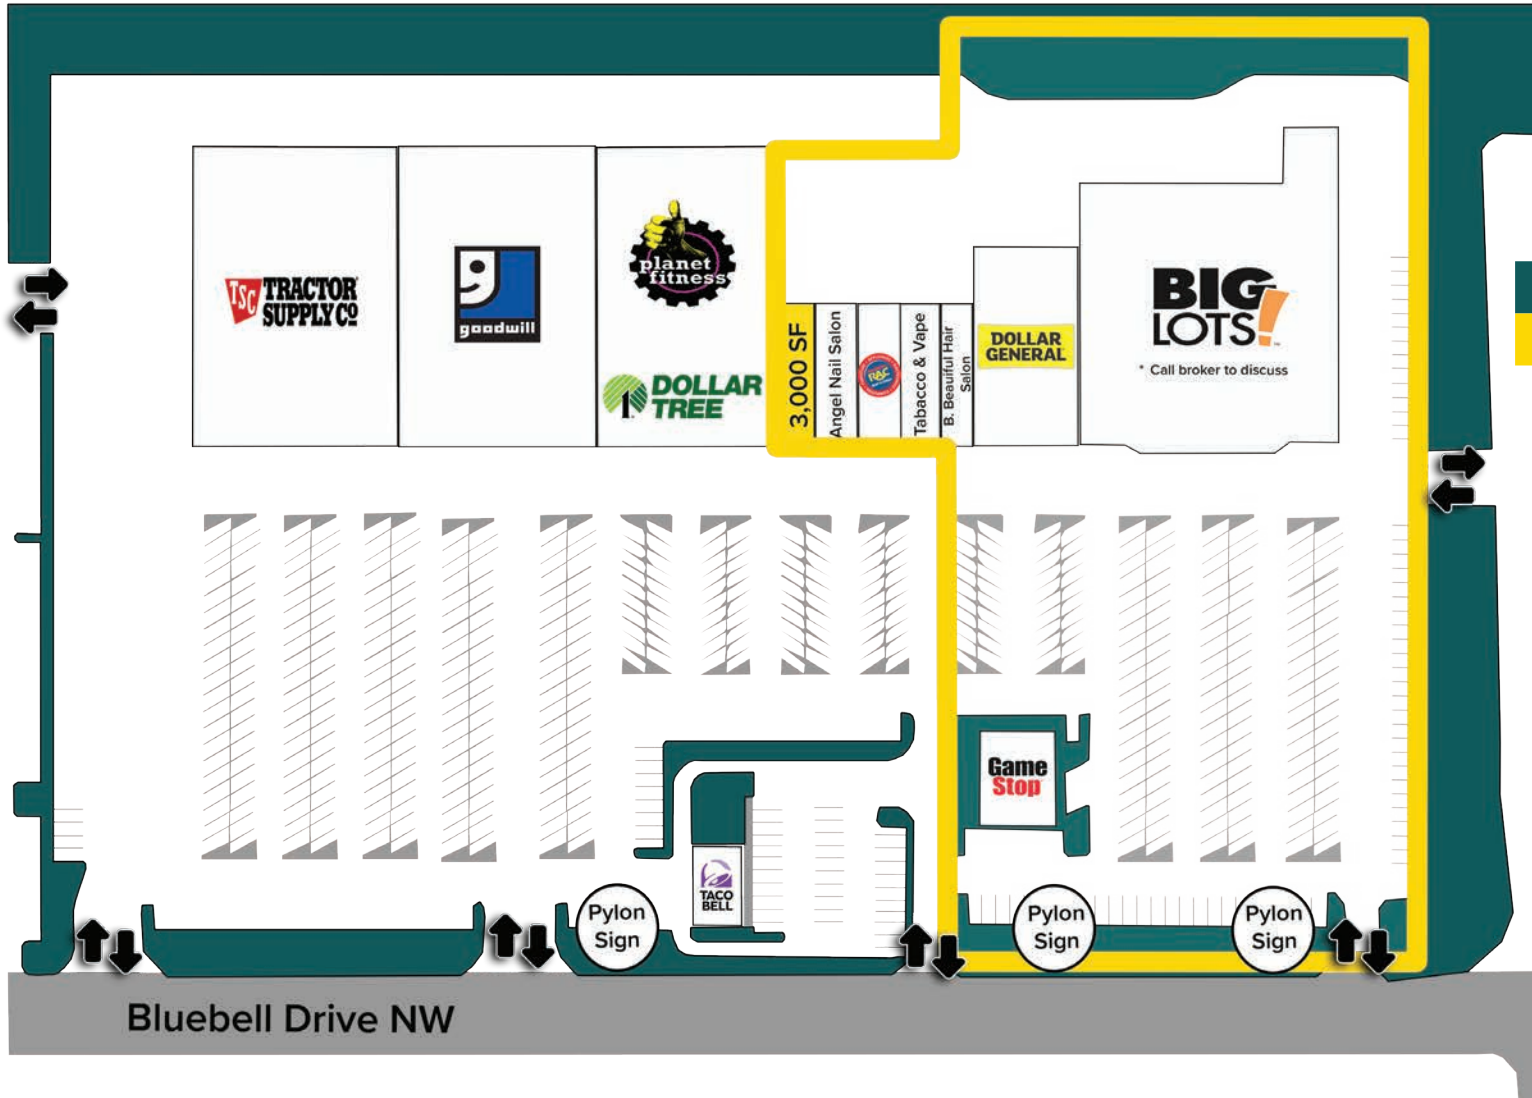

324-408 Bluebell Drive NW | New Philadelphia, Ohio 44663

HIGHLIGHTS

- ▶ New Philadelphia Center - up to 34,019 SF
- ▶ One of Ohio's most desirable county seat markets
- ▶ Strategically located at the intersection of I-77 and RT 250
- ▶ Across from, and sharing access with, Menard's and one of Ohio's top performing Walmart locations
- ▶ 3,000 SF inline unit available

FOR LEASE

NEW PHILADELPHIA CENTER

324-408 Bluebell Drive NW | New Philadelphia, Ohio 44663

Tenant	SF
VACANT	3,000
Angel Nail Salon	2,000
Rent-A-Center	2,000
Tobacco & Vape	2,500
B.Beautiful Hair Salon	1,500
Dollar General	10,069
Big Lots	34,019

Callout 8: Days Inn BY WYNDHAM

Callout 9: SCHOENBRUNN INN

Callout 11: Walmart

Callout 12: ALDI

Callout 13: O'Reilly AUTO PARTS

Callout 14: Advance Auto Parts

Callout 15: RURAL KING

Callout 16: TRACTOR SUPPLIES

Callout 25: CHEVROLET

Callout 26: TOYOTA

Callout 27: GRADALL

Callout 28: BUEHLER'S

Callout 29: drug mart

Callout 30: Family Dollar

Callout 31: VA New Philadelphia Outpatient Clinic

Callout 32: Cleveland Clinic Union Hospital