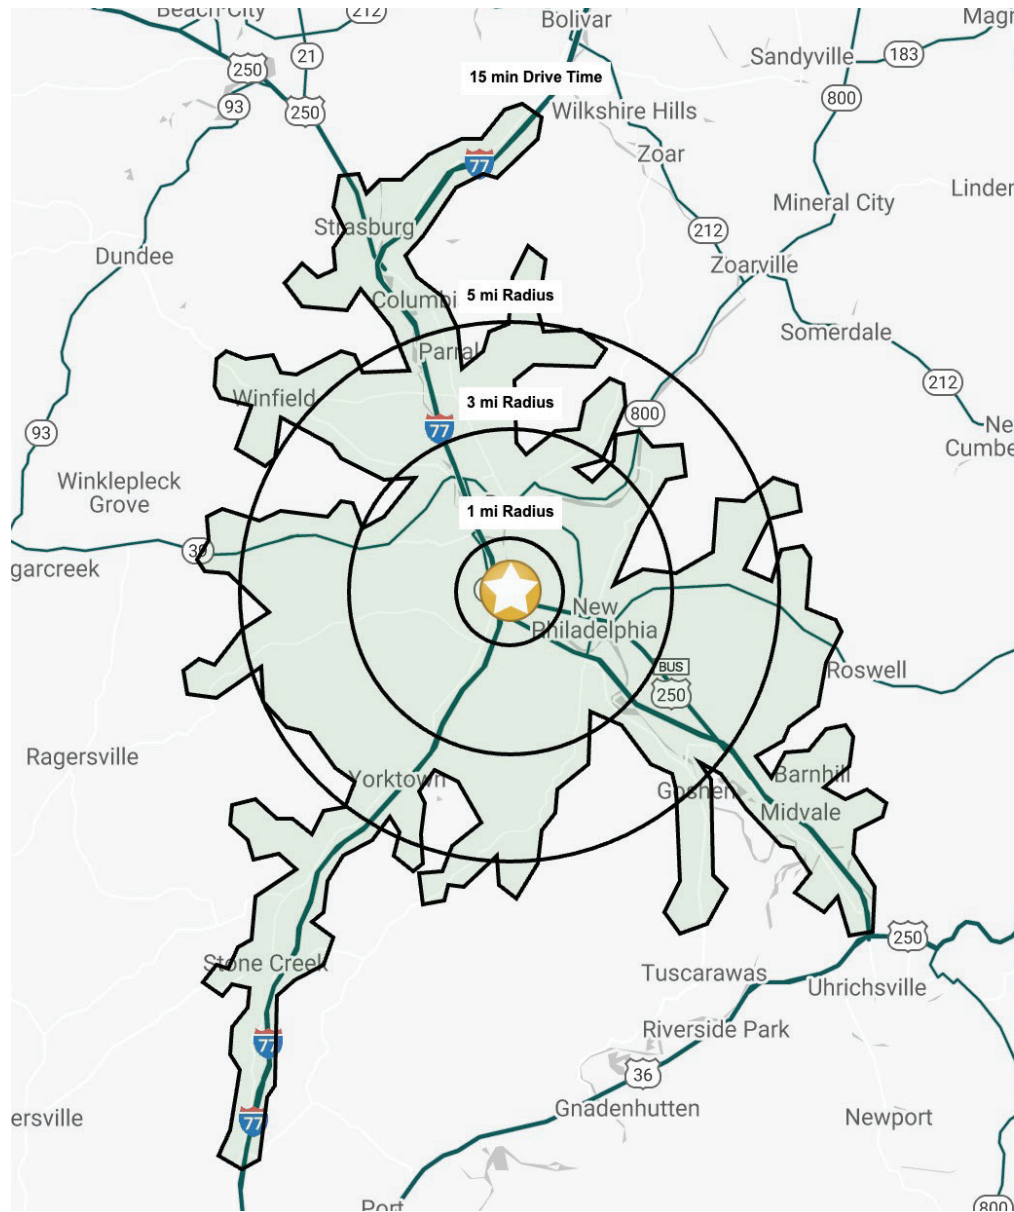

DEMOGRAPHIC SNAPSHOT

	1 MILE	3 MILES	5 MILES	15 MIN DRIVE
POPULATION	3,775	29,919	37,467	41,022
HOUSEHOLDS	1,638	12,759	15,905	17,439
MEDIAN AGE	36.2	40.2	41.1	41.1
AVERAGE HH INCOME	\$69,557	\$84,004	\$90,845	\$89,387
MEDIAN HH INCOME	\$58,806	\$64,692	\$69,071	\$68,536
BUSINESSES	165	1,238	1,551	1,691
EMPLOYEES	2,608	13,921	20,103	21,483
EDUCATION: BACHELORS +	29.9%	32.2%	32.3%	31.0%