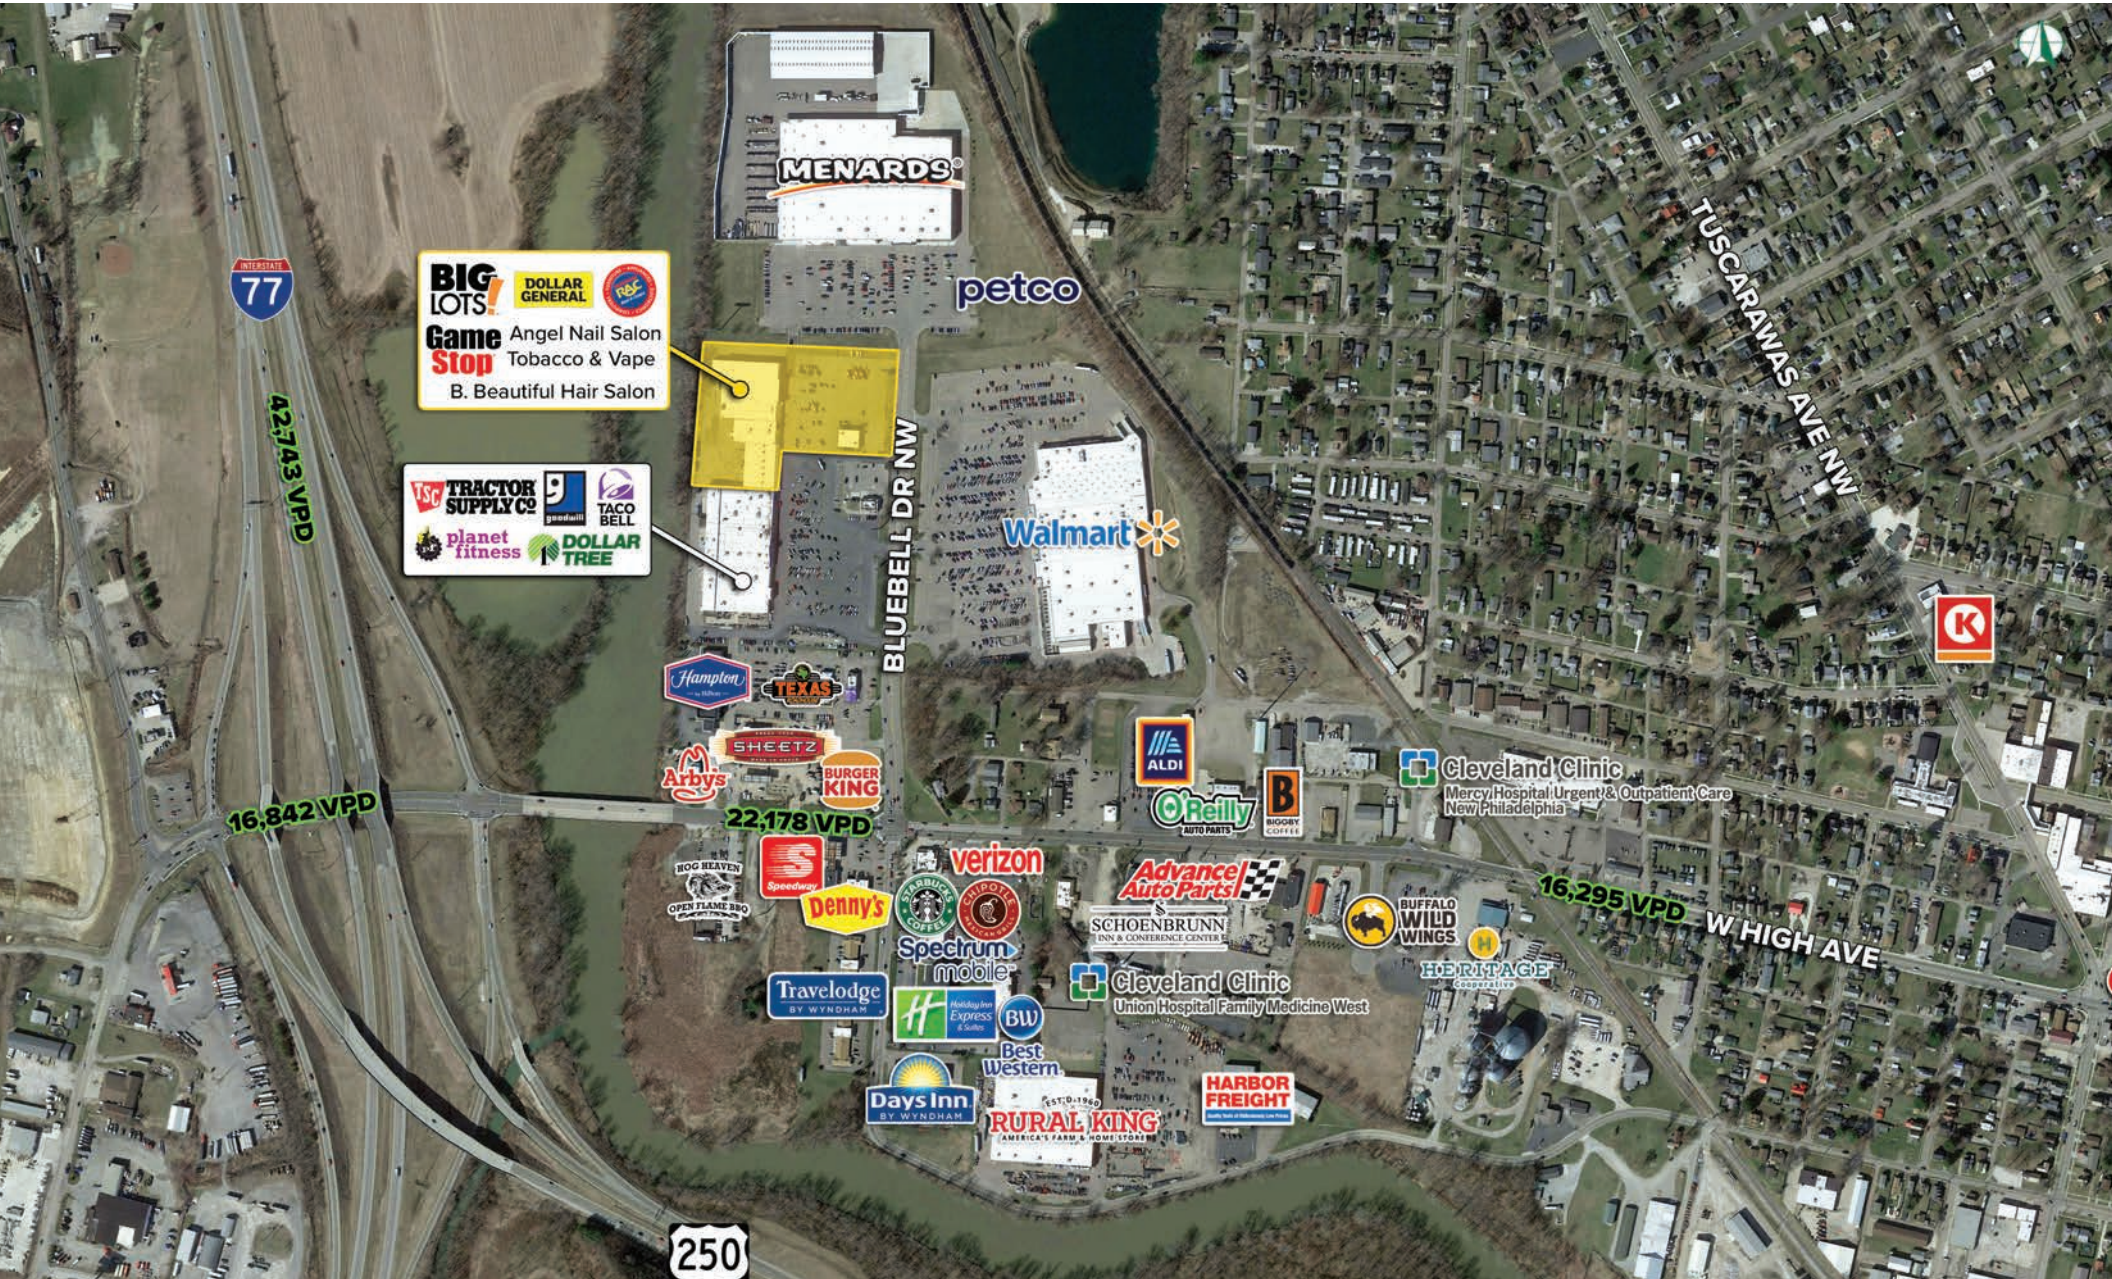

FOR LEASE

NEW PHILADELPHIA CENTER

324-408 Bluebell Drive NW | New Philadelphia, Ohio 44663